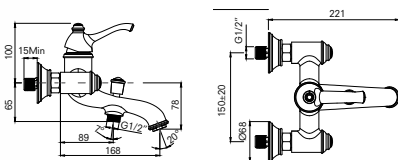

Gold

731 78111 AU

Comfort Length: 124 mm
 Comfort Height: 95 mm
 35 mm ceramic cartridge
 %40 water saving with honeycomb aerator

Honeycomb Aerator

40% Water Saving

35mm Ceramic Cartridge

BATH MIXER

Gold

731 78300 AU

Comfort Length: 168 mm
 Comfort Height: 95 mm
 35 mm ceramic cartridge
 %40 water saving with honeycomb aerator

Honeycomb Aerator

40% Water Saving

35mm Ceramic Cartridge

BASIN MIXER

Rose Gold

731 78111 RG

Comfort Length: 124 mm
 Comfort Height: 95 mm
 35 mm ceramic cartridge
 %40 water saving with honeycomb aerator

Honeycomb Aerator

40% Water Saving

35mm Ceramic Cartridge

BATH MIXER

Rose Gold

731 78300 RG

Comfort Length: 168 mm
 Comfort Height: 95 mm
 35 mm ceramic cartridge
 %40 water saving with honeycomb aerator

Honeycomb Aerator

40% Water Saving

35mm Ceramic Cartridge