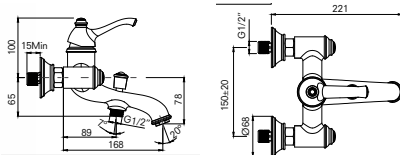

**NEW
PRODUCT**

Color Code

BASIN MIXER

731 78111 55

Comfort Length: 124 mm
 Comfort Height: 95 mm
 35 mm ceramic cartridge
 %40 water saving with honeycomb aerator

-  Honeycomb Aerator
-  40% Water Saving
-  35mm Ceramic Cartridge

BATH MIXER

731 78300 55

Comfort Length: 168 mm
 35 mm ceramic cartridge
 %40 water saving with honeycomb aerator

-  Honeycomb Aerator
-  40% Water Saving
-  35mm Ceramic Cartridge

ARTDECO

Color

Code

BASIN MIXER

Gold

731 78111 AU

Comfort Length: 124 mm
 Comfort Height: 95 mm
 35 mm ceramic cartridge
 %40 water saving with honeycomb aerator

Honeycomb Aerator

40% Water Saving

35mm Ceramic Cartridge

BATH MIXER

Gold

Comfort Length: 124 mm
 Comfort Height: 95 mm
 35 mm ceramic cartridge
 %40 water saving with honeycomb aerator

Honeycomb Aerator

40% Water Saving

35mm Ceramic Cartridge

BATH MIXER

Rose Gold

731 78300 RG

Comfort Length: 168 mm
 Comfort Height: 95 mm
 35 mm ceramic cartridge
 %40 water saving with honeycomb aerator