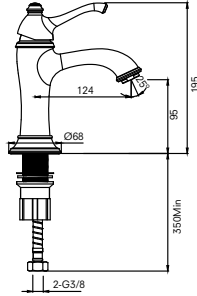

BATH MIXER

731 78300 55

Comfort Length: 168 mm
 35 mm ceramic cartridge
 %40 water saving with honeycomb aerator

-  Honeycomb Aerator
-  40% Water Saving
-  35mm Ceramic Cartridge

ARTDECO

Color

Code

BASIN MIXER

Gold

731 78111 AU

Comfort Length: 124 mm
 Comfort Height: 95 mm
 35 mm ceramic cartridge
 %40 water saving with honeycomb aerator

Honeycomb Aerator

40% Water Saving

35mm Ceramic Cartridge

BATH MIXER

Gold

731 78300 AU

Comfort Length: 168 mm
 Comfort Height: 95 mm
 35 mm ceramic cartridge
 %40 water saving with honeycomb aerator

Honeycomb Aerator

40% Water Saving

35mm Ceramic Cartridge

BASIN MIXER

Rose Gold

731 78111 RG

Comfort Length: 124 mm
 Comfort Height: 95 mm
 35 mm ceramic cartridge
 %40 water saving with honeycomb aerator

Honeycomb Aerator

40% Water Saving

35mm Ceramic Cartridge

BATH MIXER

Rose Gold

731 78300 RG

Comfort Length: 168 mm
 Comfort Height: 95 mm
 35 mm ceramic cartridge
 %40 water saving with honeycomb aerator