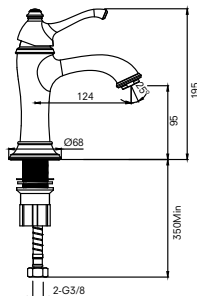

Gold

731 78111 AU

Comfort Length: 124 mm
 Comfort Height: 95 mm
 35 mm ceramic cartridge
 %40 water saving with honeycomb aerator

Honeycomb Aerator

40% Water Saving

35mm Ceramic Cartridge

BATH MIXER

Gold

731 78300 AU

Comfort Length: 168 mm
 Comfort Height: 95 mm
 35 mm ceramic cartridge
 %40 water saving with honeycomb aerator

Honeycomb Aerator

40% Water Saving

35mm Ceramic Cartridge

BASIN MIXER

Rose Gold

731 78111 RG

Comfort Length: 124 mm
 Comfort Height: 95 mm
 35 mm ceramic cartridge
 %40 water saving with honeycomb aerator

Honeycomb Aerator

40% Water Saving

35mm Ceramic Cartridge

BATH MIXER

Rose Gold

731 78300 RG

Comfort Length: 168 mm
 Comfort Height: 95 mm
 35 mm ceramic cartridge
 %40 water saving with honeycomb aerator

Honeycomb Aerator

40% Water Saving

35mm Ceramic Cartridge