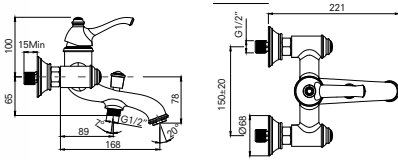

BATH MIXER

731 78300 55

Comfort Length: 168 mm
 35 mm ceramic cartridge
 %40 water saving with honeycomb aerator

-  Honeycomb Aerator
-  40% Water Saving
-  35mm Ceramic Cartridge

ARTDECO

Color

Code

BASIN MIXER

Gold

731 78111 AU

Comfort Length: 124 mm
 Comfort Height: 95 mm
 35 mm ceramic cartridge
 %40 water saving with honeycomb aerator

Honeycomb Aerator

40% Water Saving

35mm Ceramic Cartridge

BATH MIXER

Gold

731 78300 AU

Comfort Length: 168 mm
 Comfort Height: 95 mm
 35 mm ceramic cartridge
 %40 water saving with honeycomb aerator

Honeycomb Aerator

40% Water Saving

35mm Ceramic Cartridge

BASIN MIXER

Rose Gold

731 78111 RG

Comfort Length: 124 mm
 Comfort Height: 95 mm
 35 mm ceramic cartridge
 %40 water saving with honeycomb aerator

Honeycomb Aerator

40% Water Saving

35mm Ceramic Cartridge

BATH MIXER

Rose Gold

731 78300 RG

Comfort Length: 168 mm
 Comfort Height: 95 mm
 35 mm ceramic cartridge
 %40 water saving with honeycomb aerator