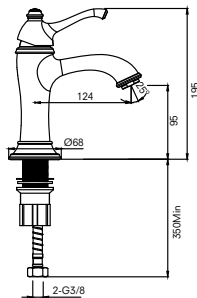

**NEW
PRODUCT**

Color Code

BASIN MIXER

731 78111 55

Comfort Length: 124 mm
 Comfort Height: 95 mm
 35 mm ceramic cartridge
 %40 water saving with honeycomb aerator

-  Honeycomb Aerator
-  40% Water Saving
-  35mm Ceramic Cartridge

BATH MIXER

731 78300 55

Comfort Length: 168 mm
 35 mm ceramic cartridge
 %40 water saving with honeycomb aerator

-  Honeycomb Aerator
-  40% Water Saving
-  35mm Ceramic Cartridge

ARTDECO

Color

Code

BASIN MIXER

Gold

731 78111 AU

Comfort Length: 124 mm
 Comfort Height: 95 mm
 35 mm ceramic cartridge
 %40 water saving with honeycomb aerator

Honeycomb Aerator

40% Water Saving

35mm Ceramic Cartridge

BATH MIXER

Gold

Comfort Length: 124 mm
 Comfort Height: 95 mm
 35 mm ceramic cartridge
 %40 water saving with honeycomb aerator

Honeycomb Aerator

40% Water Saving

35mm Ceramic Cartridge

BATH MIXER

Rose Gold

731 78300 RG

Comfort Length: 168 mm
 Comfort Height: 95 mm
 35 mm ceramic cartridge
 %40 water saving with honeycomb aerator